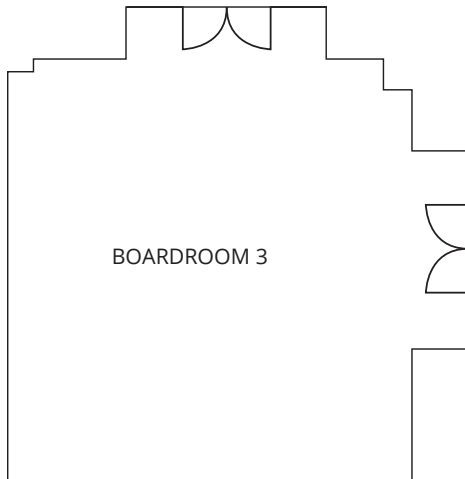

BOARDROOM 3 CONFERENCE INFORMATION SHEET

FLOOR PLAN

CONFERENCE AIDS AND FACILITIES

- Projection screens
- Flipchart
- Lecterns
- Wall-to-wall carpeting
- Independent air-conditioning system
- Adjustable lighting control
- PA system & CD player
- Photocopying
- Telefax

	Metres (LxWxH)	Square Metres	Ceiling Height
BOARDROOM 3	9 x 8 x 3.3	72	At wall: 3.3 At centre: 3.3

	Cinema	School Room	Dinner	U-Shape	Cocktail Reception Standing	Buffet	Boardroom
BOARDROOM 3	36	27	N/A	21	40	N/A	N/A